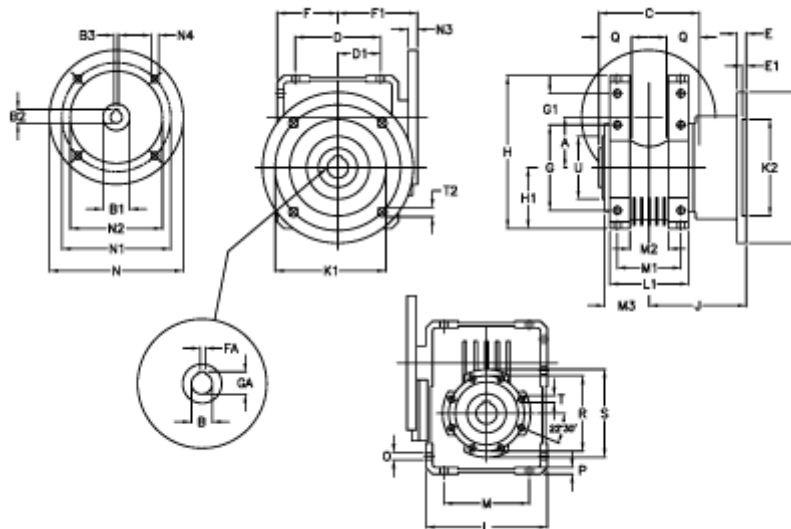

Article number: 392211002044516

Description: Worm Gear with Torque Limiter
W110 L1-UF-20-P112 B5

Measures

| | | | | | |
|------------|-----------|------------|-----------|------------|---------|
| A = 110.10 | E = 20 | H = 308.0 | M = 184 | N4 = 13 | U = 130 |
| B = 42 | E1 = 12 | H1 = 125.0 | M1 = 115 | O = 14.0 | |
| B1 E7 = 28 | F = 125 | J = 179.5 | M2 = 69 | P = 14 | |
| B2 = 31.3 | F1 = 151 | K = 280 | M3 = 73 | Q = 45 | |
| B3 H9 = 8 | FA = 12 | K1 = 230 | N = 250 | R = 165 | |
| C = 155 | G = 184 | K2 = 170 | N1 = 215 | S = 200 | |
| D = 174.0 | G1 = 58.0 | L = 250 | N2 = 180 | T = M12x19 | |
| D1 = 82.0 | GA = 45.3 | L1 = 143 | N3 = 13.0 | T2 = 13.0 | |